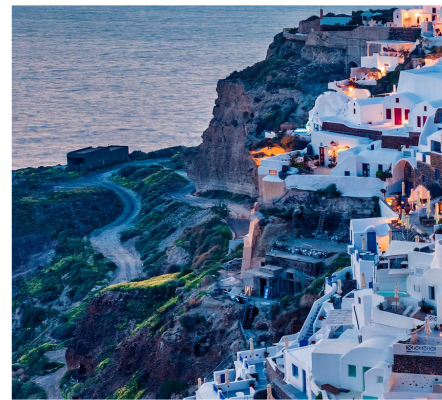

# Glyfada

Glyfada is established as the heart of Athens' southern suburbs, because of its prime waterfront location, rich commercial centre, and modern business district. It has been described as the headpoint of the 'Athens Riviera' and features some of Europe's most opulent seafront residences.

# Glyfada

Glyfada's seemingly endless cosmopolitan beaches and two marinas give this suburb a dimension of glam, which makes it a prime residential area favoured by local celebrities such as singers, actors, TV personalities and famous athletes.

# Glyfada

The neighborhoods of Glyfada are: Ano Glyfada, Terpsithea, Pirnari, Panionia, Larisis, Ergatikon Stelechon, Egli etc.

The area is famous for its excellent quality restaurants that serve all tastes and all budgets

# Athens

---

Athens is a major coastal city in the Mediterranean and is both the capital and largest city of Greece. The heritage of the Classical Era is still evident in the city, represented by ancient monuments, and works of art, the most famous of all being the Parthenon, considered a key landmark of early Western civilization.