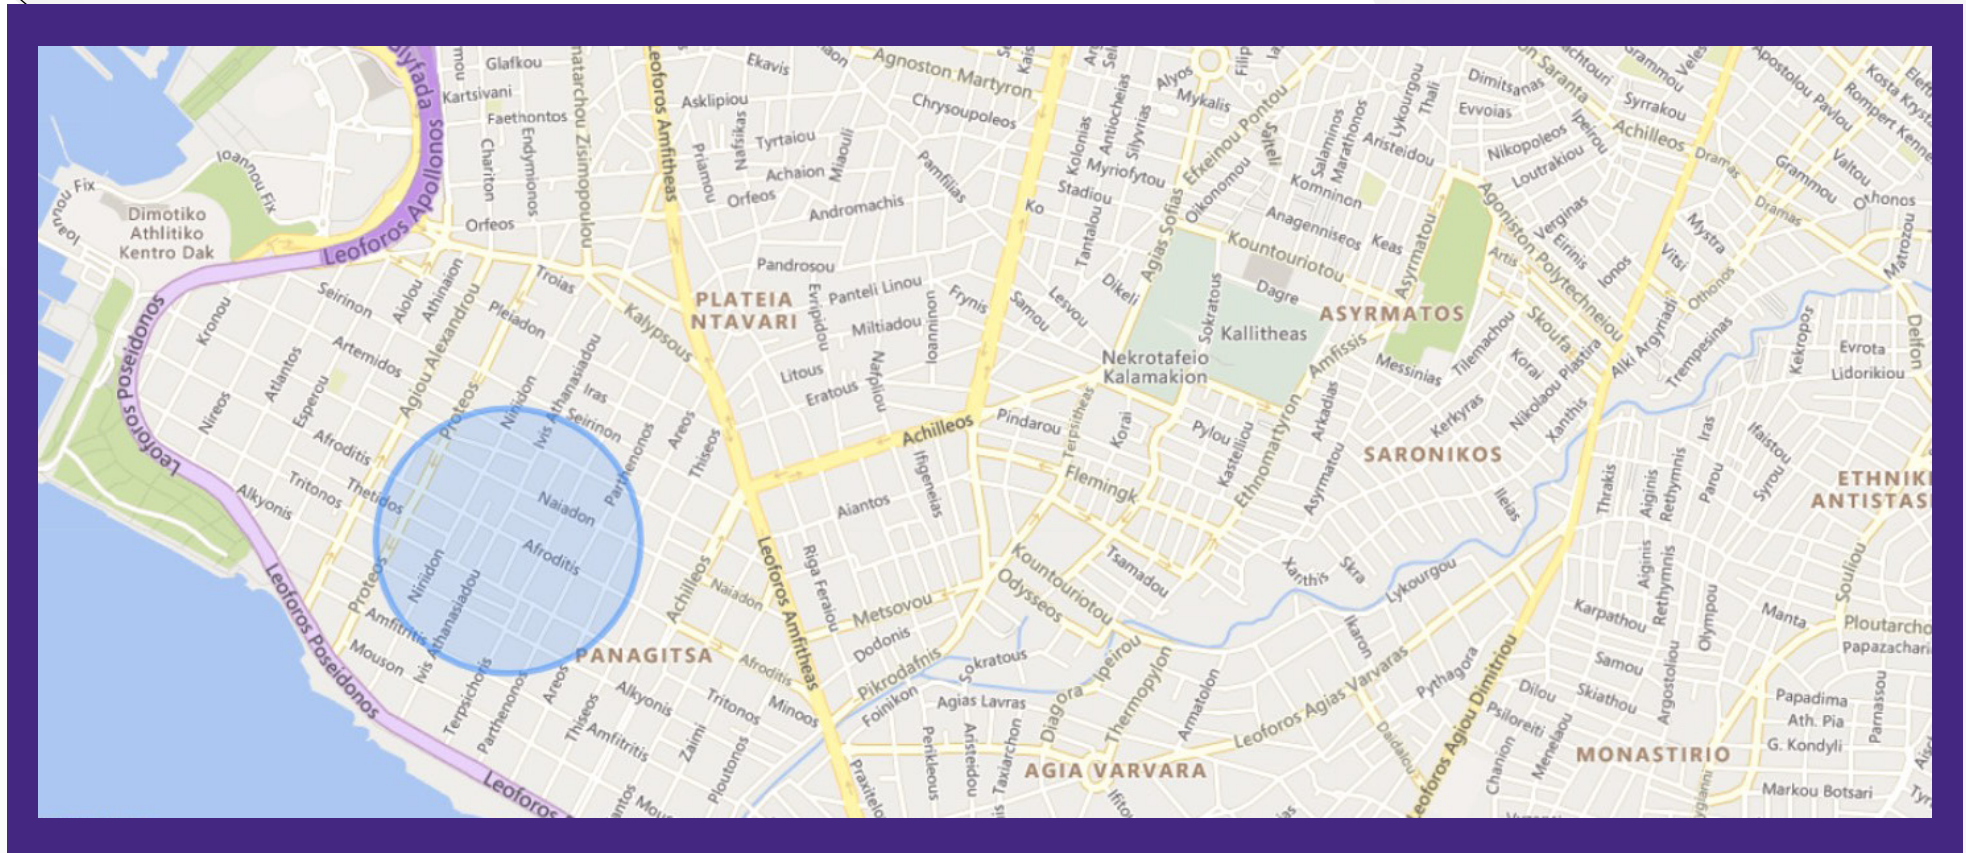

Project location