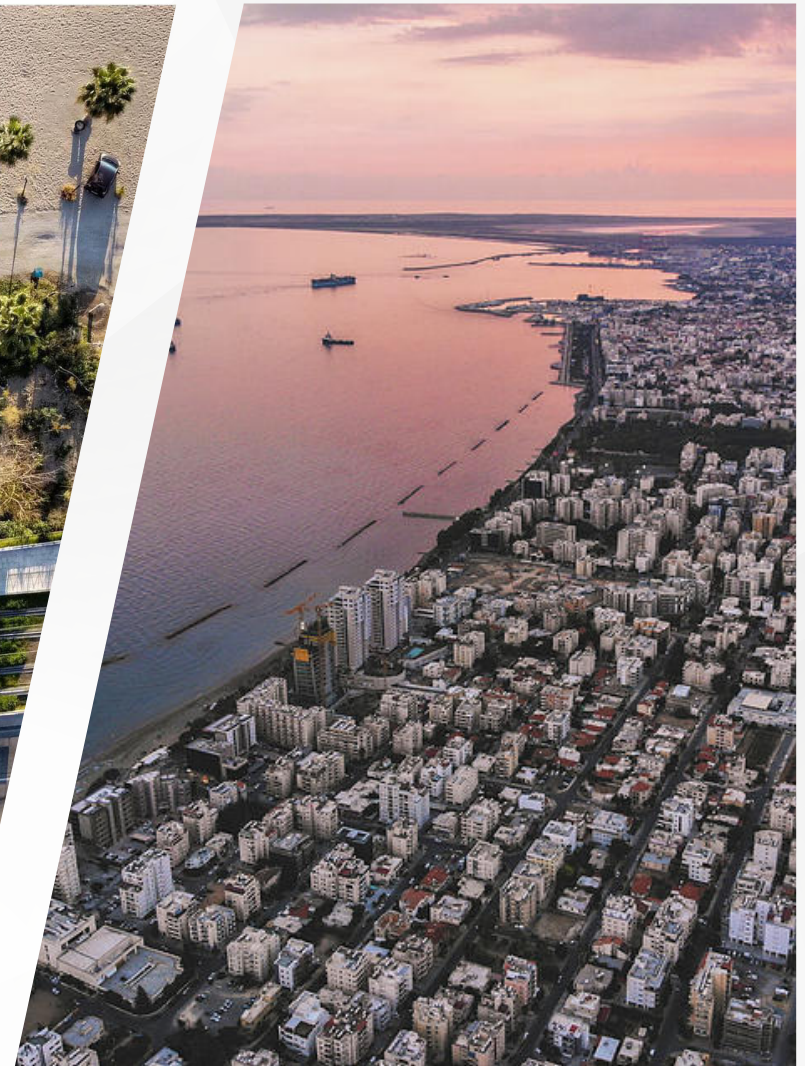

Palαιο Faliro